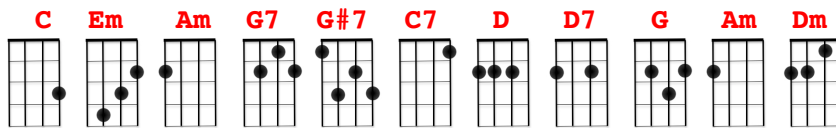

"Ukulele Lady" by Kahn and Whiting

-INTRO- C Em Am G7 | C Em Am G7

-VERSE-

C G7 C G#7 G7 C
 C B A G G# G C G C
 I saw the splendor of the moonlight, On Hono-lu - lu Bay

C G7 C G#7 G7 C
 C B A G G# G C G C
 There something tender in the moonlight, On Hono-lu - lu Bay

-BRIDGE-

F C
 F C F F F E D C E G G G F E
 Maybe she'll sigh (or maybe not) Maybe she'll cry (an awful lot)

D7 G G7
 D F# A C G F E D C B A G
 Maybe she'll find some-body else, Bye and bye

C Em Am G7 C Em Am C
 C c B A a GABA C c B b A GABC A
 To sing to When it's cool and shady, Where the tricky Wicki Wacki woo

Dm G7 Dm G7 Dm G7 C (go low)
D d G g D C D C D E D C D C D F G C G C
And she finds a-nother Uku-lele, Lady fool a-round with you

-BRIDGE-

F C F F F E D C E G G G F E
Maybe she'll sigh (or maybe not) Maybe she'll cry (an awful lot)

D7 G G7
D F# A C G F E D C B A G
Maybe she'll find some-body else, Bye and bye

C Em Am G7 C Em Am C
C c B A a G A B A C c B b A G A B C A
To sing to when it's cool and shady, Where the tricky Wicki Wacki woo